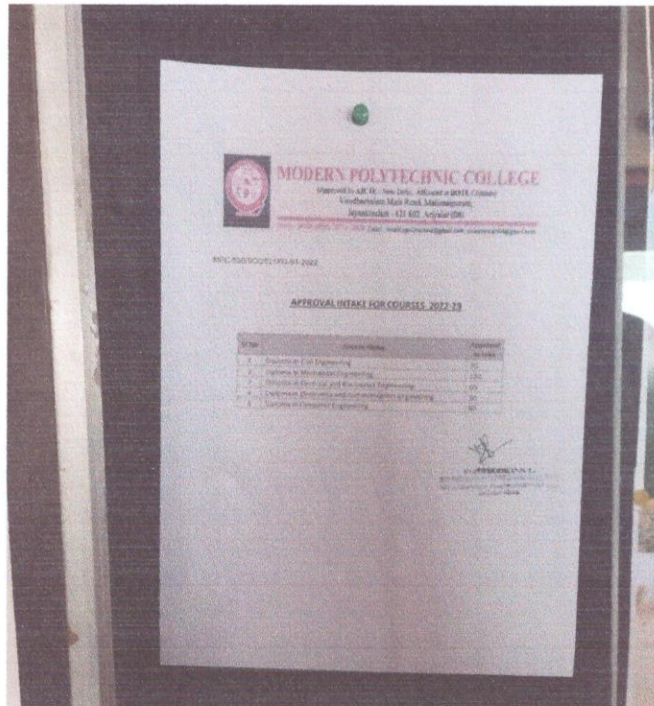

MODERN POLYTECHNIC COLLEGE

(Approved by AICTE - New Delhi, Affiliated to DOTE Chennai)

Virudhachalam Main Road, Mahimaipuram,

Jayankondam - 621 802. Ariyalur (Dt)

Mobile : 94433 49605, 96774 03009 Email : modernpolytechnic@gmail.com, palanieswari04@gmail.com

DISPLAYING APPROVAL INTAKE

PRINCIPAL
921 MODERN POLYTECHNIC
Mahimaipuram, Jayankondam-621
Ariyalur (Dist).